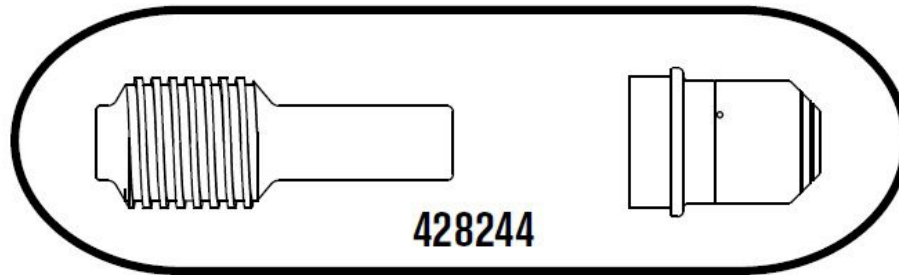

Retaining cap

420116

Shield

FineCut consumables

420211

Swirl ring

420120

Electrode