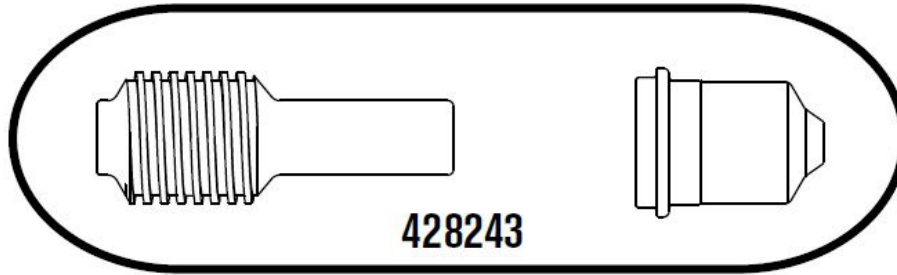

General-purpose (standard) consumables

420211

Swirl ring

420120

Electrode

420118

Nozzle

420114

Retaining cap

420116

Shield

FineCut consumables

420211

Swirl ring

420120

Electrode