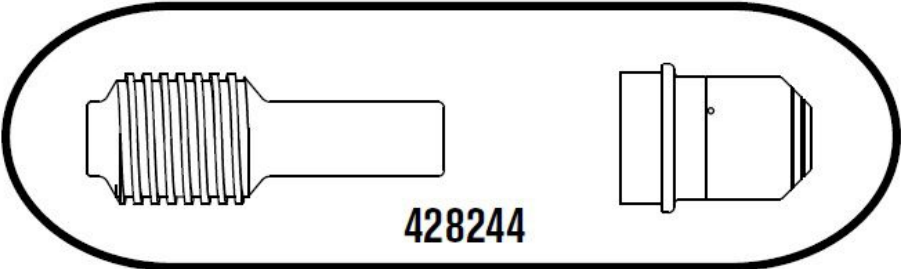

Retaining cap

420116

Shield

FineCut consumables

420211

Swirl ring

420120

Electrode