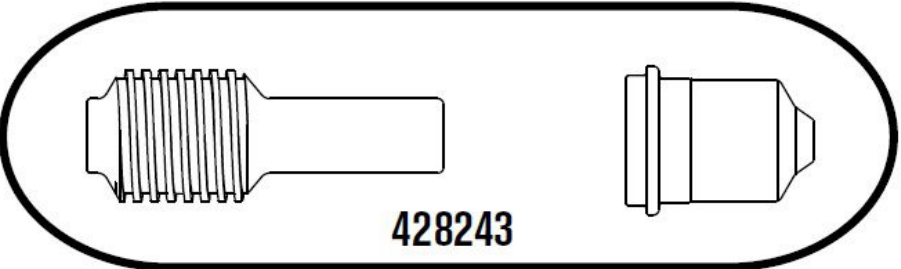

General-purpose (standard) consumables

420211

Swirl ring

420120

Electrode

420118

Nozzle

420114

Retaining cap

420116

Shield

FineCut consumables

420211

Swirl ring

420120

Electrode